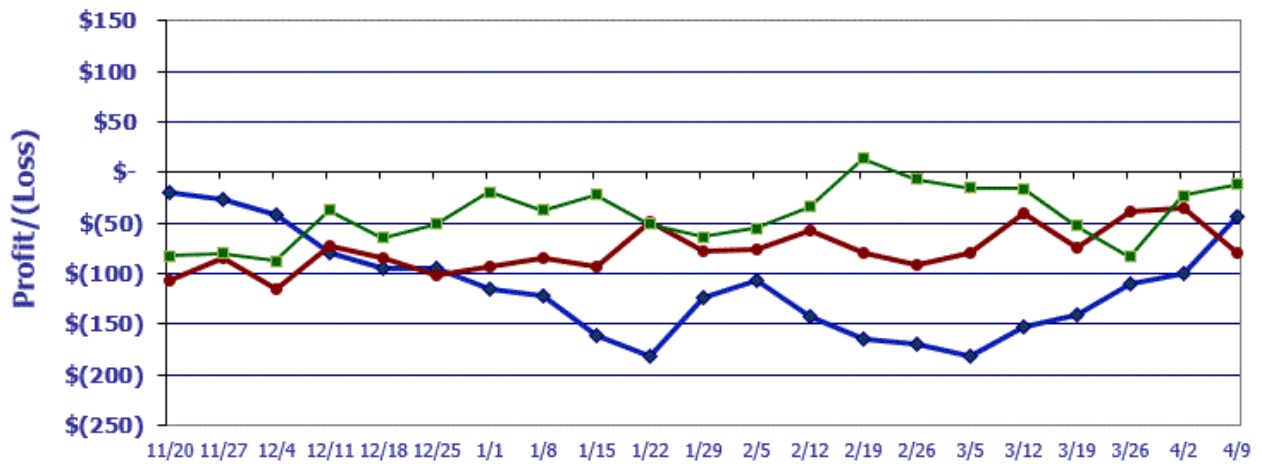

Feedyard Close-Outs for the weeks ending...

www.cattlerange.com