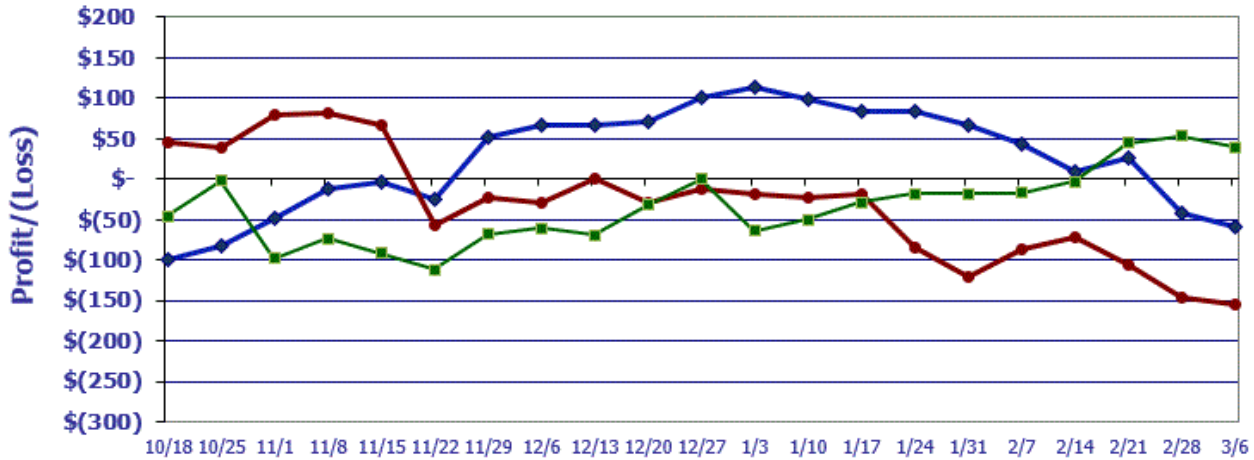

This week's Profit/(Loss) per head: (\$155.84)

Profit/(Loss) per head for previous week: (\$145.95)

Change from previous week: -\$9.89

Sale price necessary to breakeven: \$112.61

Feedyard Close-Outs for the weeks ending...

www.cattlerange.com

Typical closeout for hedged steers sold this week: \$39.92
Typical closeout for un-hedged steers sold this week: (\$58.89)
Projected closeout for steers placed on feed this week: (\$155.84)